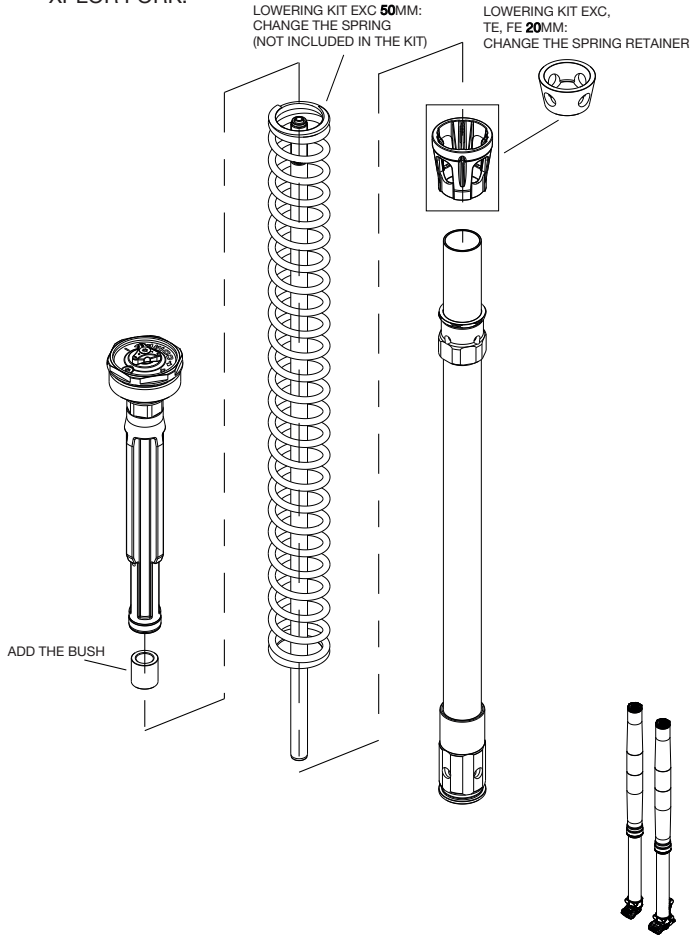

XPLOR FORK: